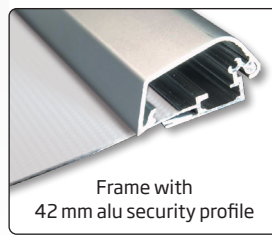

Model	Article	Product	Poster / plate size	Visible size	Colour	Total W x H	Package size and weight
137	2668	Heavy Outdoor Sign	100 x 140 cm	95,9 x 135,9 cm	Alu / silver	105 x 183 x 75 cm	106 x 77 x 184 cm 232,0 kg
	12208	Logo plate, alu/silver	103 x 23 cm	103 x 20 cm	Alu / silver	105 x 203 x 75 cm	105 x 6 x 25 cm 2,0 kg