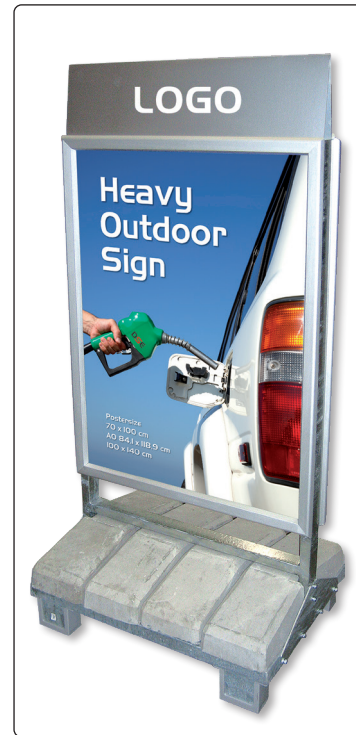

Model	Article	Product	Poster / plate size	Visible size	Colour	Total W x H	Package size and weight
137	2668	Heavy Outdoor Sign	100 x 140 cm	95,9 x 135,9 cm	Alu / silver	105 x 183 x 75 cm	106 x 77 x 184 cm 232,0 kg
	12208	Logo plate, alu/silver	103 x 23 cm	103 x 20 cm	Alu / silver	105 x 203 x 75 cm	105 x 6 x 25 cm 2,0 kg