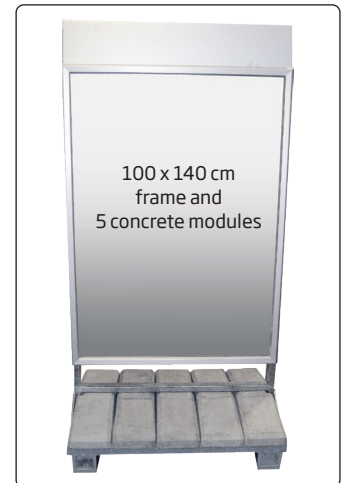

Model	Article	Product	Poster / plate size	Visible size	Colour	Total W x H	Package size and weight
137	2668	Heavy Outdoor Sign	100 x 140 cm	95,9 x 135,9 cm	Alu / silver	105 x 183 x 75 cm	106 x 77 x 184 cm 232,0 kg
	12208	Logo plate, alu/silver	103 x 23 cm	103 x 20 cm	Alu / silver	105 x 203 x 75 cm	105 x 6 x 25 cm 2,0 kg