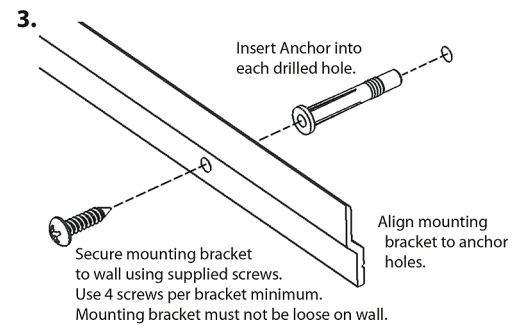

Wall mounting of Showcase Wall