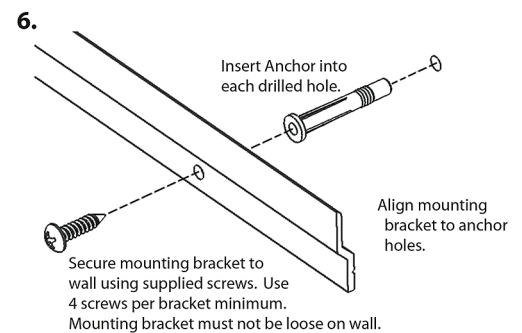

Wall mounting of Showcase Wall