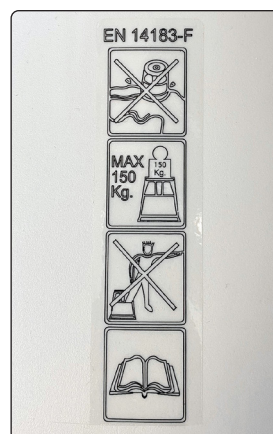

Strong and stable stool made of scratchresistant plastic. Fitted with 3 sets of wheels. 41 cm high, and can withstand up to 150 kg load. Choose between 4 colours.

Starke und stabile Hocker aus kratzfestem Kunststoff. Ausgestattet mit 3 Sätze von Rädern. 41 cm hoch, und kann bis zu 150 kg Belastung dauern. Wählen Sie zwischen 4 Farben.

Stærk og stabil elefantfod fremstillet i ridsefast plast. Monteret med 3 sæt hjul. 41 cm høj, og tåler op til 150 kg belastning. Vælg imellem 4 farver.

Model	Article	Color	Load	Total W x H	Package size and weight	Pallet size and quantity
1170	<b>6777</b>	Black	150 kg	Ø 43 / 29 x 41 cm	44 x 44 x 25 cm 2,5 kg	120 x 80 x 220 cm 30 pcs.
1170	<b>6778</b>	Red	150 kg	Ø 43 / 29 x 41 cm	44 x 44 x 25 cm 2,5 kg	120 x 80 x 220 cm 30 pcs.
1170	<b>6780</b>	Grey	150 kg	Ø 43 / 29 x 41 cm	44 x 44 x 25 cm 2,5 kg	120 x 80 x 220 cm 30 pcs.
1170	<b>6776</b>	Dark grey (RAL 7012)	150 kg	Ø 43 / 29 x 41 cm	44 x 44 x 25 cm 2,5 kg	120 x 80 x 220 cm 30 pcs.

## STEP UP YOUR SALES!

- Non-slip rubber treads
- Rolling/Movable
- Springed castor wheels
- Detachable 2.step
- Best Potty Training
- Material PP
- Max.Load capacity 150 kg
- Scratch-proof
- Available in 4 standard colors
- Non-slip base
- Retracts when weight is applied
- Easy To Set Up

Stay safe while reaching higher places at office, library, shops or even at home. Built sturdy and the anti slippery rubber material. Well comes handy for potty training and brushing teeth and hand washing. It tolerates up to 150kg without losing its looks. Can be easily moved around with spring loaded castors. Made from durable PP material.