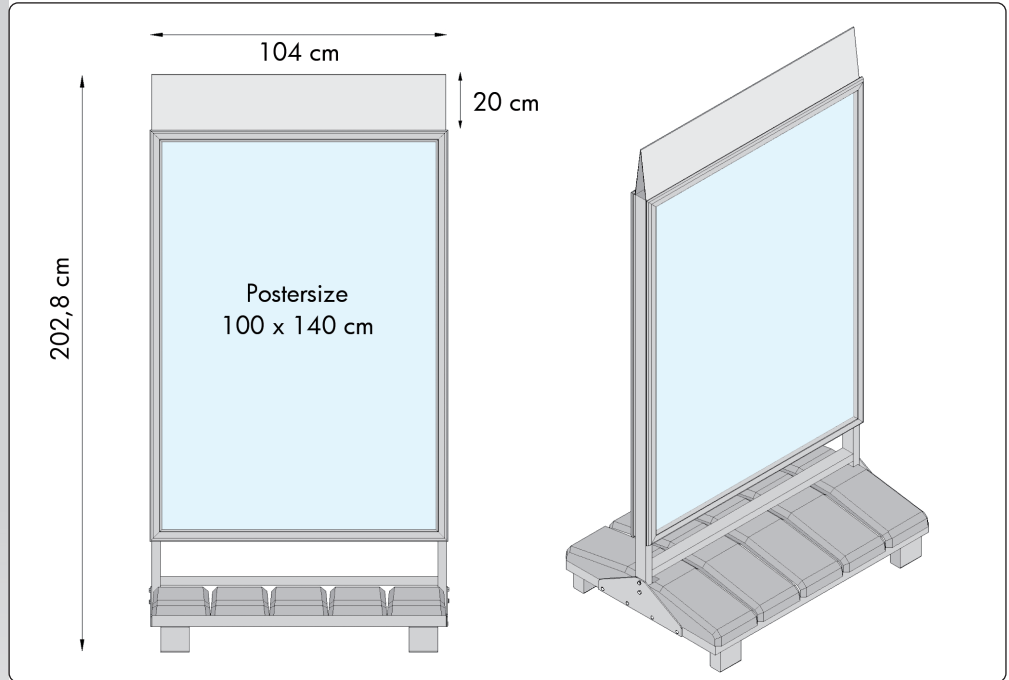

Art. 2671

🇩🇰 Storm proof sign, made in a strong stainless construction of galvanized steel with 2 or 3 concrete modules. Equipped with 4 legs and easily moved with a truck or similar. Security frames with 42 mm profiles on both sides - easy to change poster with the provided key tools. Logo top is optional and easily mounted.

🇩🇪 Sturmfestes Schild in kräftige Ausführung aus galvanisiertem Edelstahl und 2 oder 3 Betonplatten. Mit 4 Beine ausgestattet und leicht mit z.B. einen Paletthubwagen herumgerückt werden. Doppelseitigen Sicherheits-klapprahmen mit 42 mm Profile - leichtes wechseln Ihrer Plakate, mit dem beiliegenden Profilöffner. Logoplatte ist Optional - leicht zu montieren.

Model	Article	Product	Poster / plate size	Visible size	Colour	Total W x H	Package size and weight
137	2671	Heavy Outdoor Sign	70 x 100 cm	65,9 x 95,7 cm	Alu / silver	75 x 144 x 58 cm	76 x 60 x 145 cm 164,0 kg
	12206	Logo top plate	73,1 x 23 cm	73,1 x 20 cm	Alu / silver	75 x 164 x 58 cm	75 x 6 x 25 cm 1,2 kg
137	2672	Heavy Outdoor Sign	84,1 x 118,9 cm A0	80 x 114,8 cm	Alu / silver	89 x 162 x 58 cm	90 x 60 x 163 cm 212,0 kg
	12207	Logo top plate	87,1 x 23 cm	87,1 x 20 cm	Alu / silver	89 x 182 x 58 cm	89 x 6 x 25 cm 1,6 kg

🇬🇧 Storm proof sign, made in a strong stainless construction of galvanized steel and foot of 5 concrete modules. Equipped with 4 legs. Can easily be moved with a truck or similar. 2 security frames with 42 mm profiles - easy to change poster with the provided key tools. Logo top is optional and easily mounted.