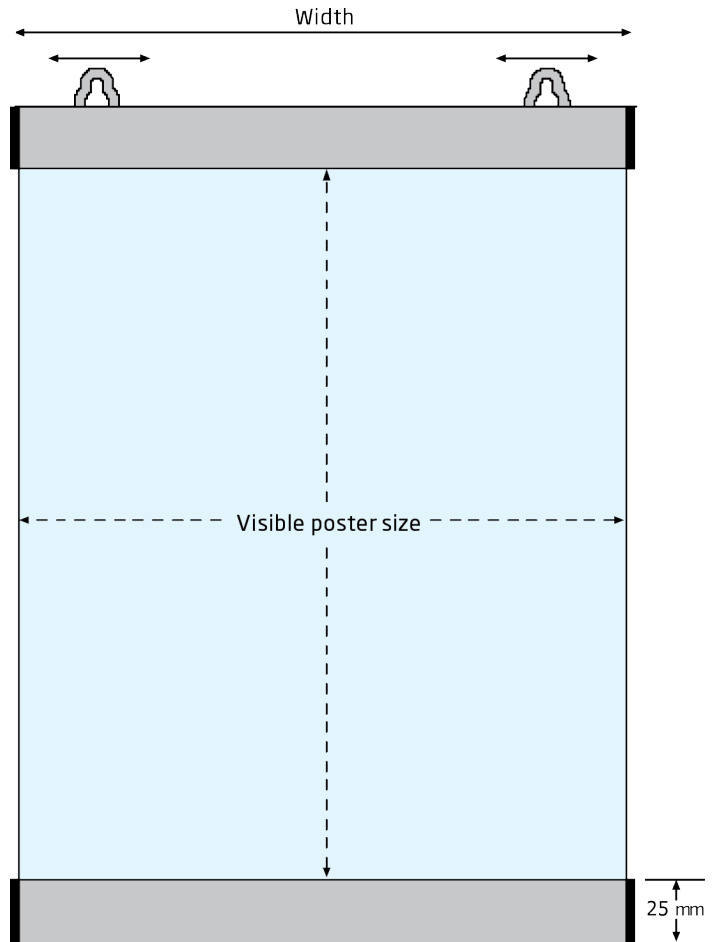

*Grip top/bottom:

The part of the poster/banner that will be covered by the profile and not visible.