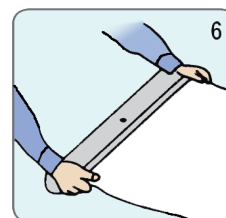

Make the graphic scroll slowly into the roll-up body by hand.

Installation instruction

Model	Article	Banner size	Visible Banner	Foot	Colour	Total W x H	Package size and weight	Pallet size and quantity
305	4575	85 x 215 cm	85 x 198 cm	2 pcs.	Alu/silver	87 x 212 cm	12 x 89 x 12 cm 2,3 kg	80 x 120 x 220 cm 120 pcs.