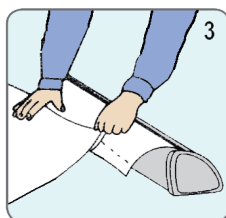

## PRINT INFO

**Total banner size:**  
85 x 215 cm

**Visible graphic:**  
85 x 198 cm

215 cm

Bottom roll: **15,5 cm** (not visible)

Open the snap clip, insert the top of the graphic into the gap, make the graphic flat.

Close the snap clip.

Take the protective film of the adhesive tape. Place the graphic evenly on the leading paper. Use the line as a guideline.

Put adhesive tape on the back of the graphic and on the leading paper, in order to secure the graphic to the leading paper.