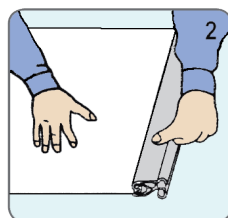

## PRINT INFO

**Total banner size:**  
85 x 215 cm

**Visible graphic:**  
85 x 198 cm

215 cm

Bottom roll: **15,5 cm** (not visible)

Open the snap clip, insert the top of the graphic into the gap, make the graphic flat.

Close the snap clip.

Take the protective film of the adhesive tape. Place the graphic evenly on the leading paper. Use the line as a guideline.

Put adhesive tape on the back of the graphic and on the leading paper, in order to secure the graphic to the leading paper.