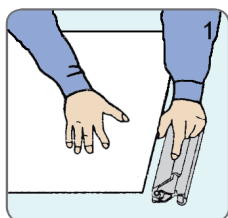

Clamp and gap top: **1,5 cm** (not visible)

## PRINT INFO

**Total banner size:**  
85 x 215 cm

**Visible graphic:**  
85 x 198 cm

215 cm

Bottom roll: **15,5 cm** (not visible)

Open the snap clip, insert the top of the graphic into the gap, make the graphic flat.

Close the snap clip.

Take the protective film of the adhesive tape. Place the graphic evenly on the leading paper. Use the line as a guideline.

Put adhesive tape on the back of the graphic and on the leading paper, in order to secure the graphic to the leading paper.