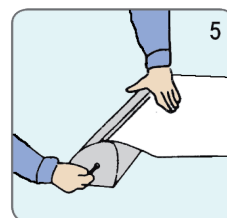

## PRINT INFO

**Total banner size:**  
85 x 215 cm

**Visible graphic:**  
85 x 198 cm

215 cm

Bottom roll: **15,5 cm** (not visible)

Open the snap clip, insert the top of the graphic into the gap, make the graphic flat.

Close the snap clip.

Take the protective film of the adhesive tape. Place the graphic evenly on the leading paper. Use the line as a guideline.

Put adhesive tape on the back of the graphic and on the leading paper, in order to secure the graphic to the leading paper.