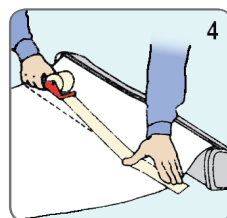

## PRINT INFO

**Total banner size:**  
85 x 215 cm

**Visible graphic:**  
85 x 198 cm

215 cm

Bottom roll: **15,5 cm** (not visible)

Open the snap clip, insert the top of the graphic into the gap, make the graphic flat.

Close the snap clip.

Take the protective film of the adhesive tape. Place the graphic evenly on the leading paper. Use the line as a guideline.

Put adhesive tape on the back of the graphic and on the leading paper, in order to secure the graphic to the leading paper.