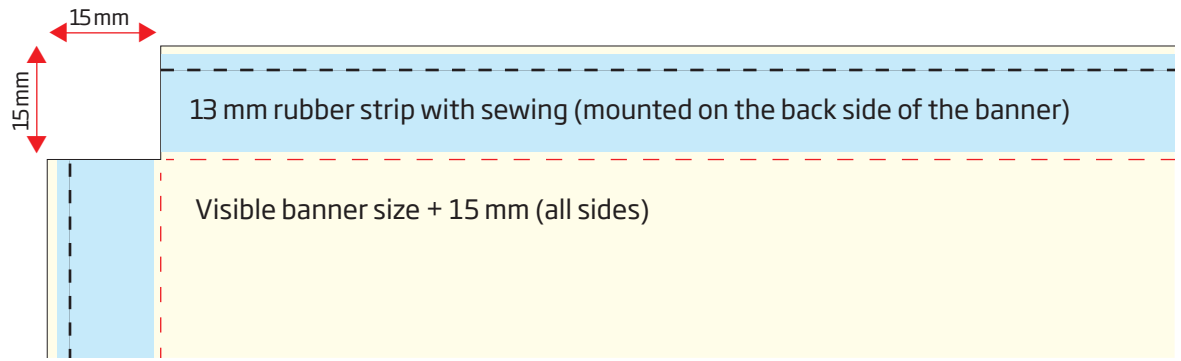

Mounting the rubber strip to the banner **by sewing**

Mounting the rubber strip to the banner with **double sided tape** (not incl.)