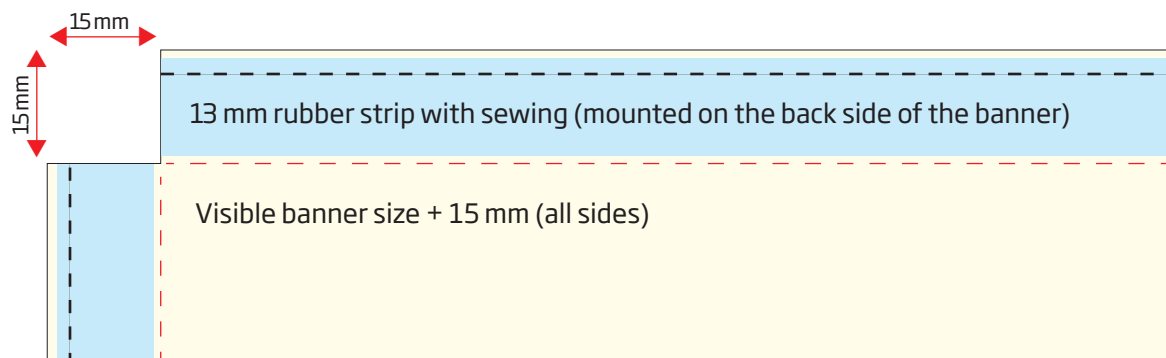

Mounting the rubber strip to the banner **by sewing**

Mounting the rubber strip to the banner with **double sided tape** (not incl.)