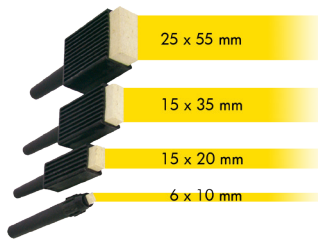

SPARE PARTS

- Pen 4: 4404
- Pen 3: 4403
- Pen 2: 4402
- Pen 1: 4401

SPARE PARTS

Felt for pot, 3 pcs.: Art. 4337

Felt for pen 4: Art. 4394

Felt for pen 3: Art. 4393

Felt for pen 2: Art. 4392

Felt for pen 1: Art. 4391