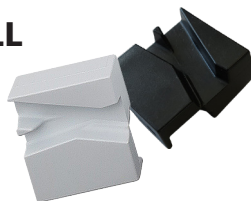

Choose between different fittings

POP-UP WALL

Model 702

Standard fitting for Pop-up Wall (incl. all versions)