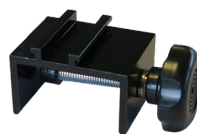

### POP-UP WALL

**Model 702**

Standard fitting for Pop-up Wall (incl. all versions)

### CROWN TRUSS 10 x 10 CM

**Model 635**

Spots with fittings for Crown Truss 10

### EXPO WALL

**Model 702**

Spots with fittings for etc. Expo Wall 1-31 mm plates, black