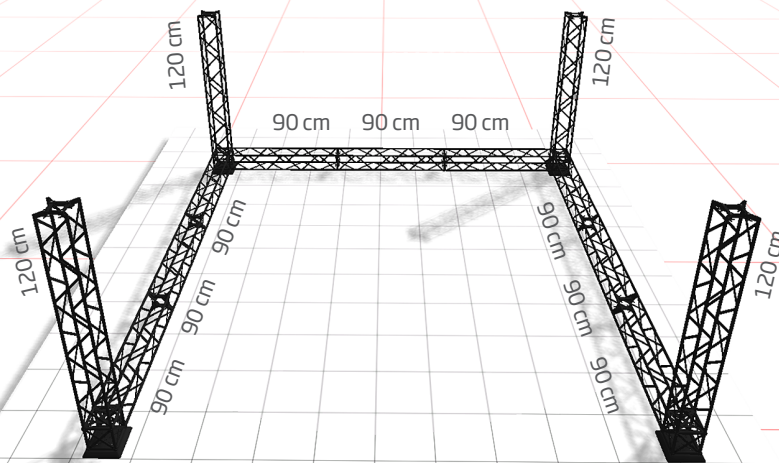

3: ASSEMBLY

Install banners at upper part.
Mount upper part on top of lower part and at last
install the bottom of the banner at the lower part.

Model	Article	Product	Modules	Color	Print size	Total W x H x D	Weight
669	1169	Truss 10 U-shape wall	10 x 10 cm	Black	3 pcs. 242 x 201 cm	262 x 224 x 262 cm	41 kg
689	1169w	Truss 10 U-shape wall	10 x 10 cm	White	3 pcs. 242 x 201 cm	262 x 224 x 262 cm	41 kg
769	1769	Truss 15 U-shape wall	15 x 15 cm	Black	3 pcs. 273 x 212 cm	307 x 246 x 307 cm	73 kg
789	1769w	Truss 15 U-shape wall	15 x 15 cm	White	3 pcs. 273 x 212 cm	307 x 246 x 307 cm	73 kg