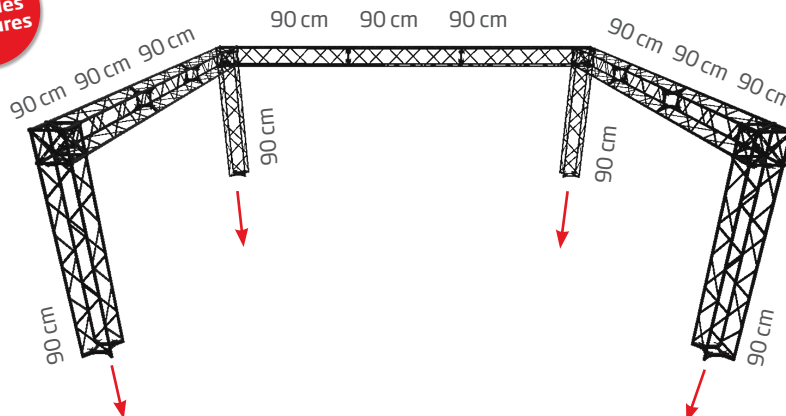

10 or 15 cm modules - black or white

🇬🇧 A strong and stable wall with four feet, incl. clips and aluminum profiles for banner mounting. Spots are optional. Can be used as double sided by ordering extra clips + aluminum profiles for the extra banners. Delivered without banner.

Optional spot
art. 1543

Optional powerspot
art. 1548

Truss 10 with 1 connection point
Truss 15 with 4 connection points

Corner blocks
10 & 15 cm

Regular bases

Truss 15 can be folded

Truss 15 can be folded

Banner with
top clip

Connector cross
10 & 15 cm

Optional transport flight case - art. 9961/9962

Optional brochure holders

1: UPPER PART

Modules: 13 pcs. 90 cm
Corner Block: 4 pcs.
Connector Cross: 6 pcs.

15 x 15
modules
measures

| Model | Article | Product | Modules | Color | Print size | Total W x H x D | Weight |
|-------|---------|-----------------------|------------|-------|---------------------|--------------------|--------|
| 669 | 1169 | Truss 10 U-shape wall | 10 x 10 cm | Black | 3 pcs. 242 x 201 cm | 262 x 224 x 262 cm | 41 kg |
| 689 | 1169w | Truss 10 U-shape wall | 10 x 10 cm | White | 3 pcs. 242 x 201 cm | 262 x 224 x 262 cm | 41 kg |
| 769 | 1769 | Truss 15 U-shape wall | 15 x 15 cm | Black | 3 pcs. 273 x 212 cm | 307 x 246 x 307 cm | 73 kg |
| 789 | 1769w | Truss 15 U-shape wall | 15 x 15 cm | White | 3 pcs. 273 x 212 cm | 307 x 246 x 307 cm | 73 kg |