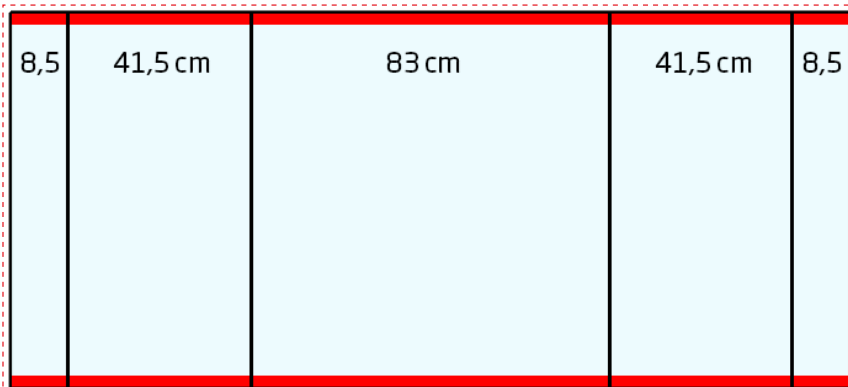

Printing measures and information

Print 1 piece of foil for the top plate - and 1 piece for the counter.
Please note that 2 cm of the counter print will be covered by the bottom- and table plate.
The corners on the counter will round a little - så don't put important text close to the edges.
Add 1 cm around the print (for cutting).

Foil plate:
77,2 x 28,2 cm

Foil height: 85 cm (81 cm visible)

Foil width: 183 cm

🇩🇰 A counter suitable for exhibitions and other kinds of presentation. Produced in white plastic material with 2 white aluminum poles. Foldable and easy to transport and mount. Delivered with a shelf and bag. Exclusive print.

Easy mounting

Carrying capacity

- for counter table: 25 kg
- for shelf: 15 kg

Model	Article	Print size for panels	Color	Total W x H x D	Package size and weight	Pallet size and quantity
713	4526	183 x 85 cm + top 77,2 x 28,2 cm	White	82 x 203 x 48 cm	12 x 86 x 88 cm 12 kg	80 x 120 x 220 cm 12 pcs.