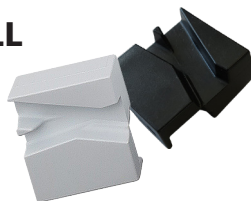

2 High quality LED spots - 15 W - in black or white. Perfect for fairs, exhibitions or stores. Incl. fitting and cables.

2 Hochwertige LED Spots - 15 W - in schwarz oder weiss. Geeignet für Messen, Ausstellungen oder Geschäfte. Inkl. Anschluss und Kabeln.

2 LED spots i høj kvalitet - 15 W - i sort eller hvid. Perfekt til messer, udstillinger eller butikker. Inkl. beslag og ledninger.

Choose between different fittings

POP-UP WALL

Model 702

Standard fitting for Pop-up Wall (incl. all versions)

CROWN TRUSS 10 x 10 CM

Model 635

Spots with fittings for Crown Truss 10

EXPO WALL

Model 702

Spots with fittings for etc. Expo Wall 1-31 mm plates, black

CROWN TRUSS 15 x 15 CM

Model 754

Spots with fittings for Crown Truss 15

Model	Article	Product	Total size	Colour	Cable length	Package size and weight
702	4500	2 spots for Pop-up Wall	13,5 x 45 cm	Black	275 & 245 cm	1,3 kg (set)
702	4501	2 spots for Pop-up Wall	13,5 x 45 cm	White	275 & 245 cm	1,3 kg (set)
702	4524	2 spots for Expo Wall	13,5 x 45 cm	Black	275 & 245 cm	
635	1147	2 spots for CROWN Truss 10	13,5 x 45 cm	Black	275 & 245 cm	
635	1147w	2 spots for CROWN Truss 10	13,5 x 45 cm	White	275 & 245 cm	
754	1547	2 spots for CROWN Truss 15	13,5 x 45 cm	Black	275 & 245 cm	26 x 10 x 108 cm 2,0 kg (set)
754	1547w	2 spots for CROWN Truss 15	13,5 x 45 cm	White	275 & 245 cm	26 x 10 x 108 cm 2,0 kg (set)