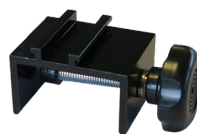

2 LED spots i høj kvalitet - 15 W - i sort eller hvid. Perfekt til messer, udstillinger eller butikker. Inkl. beslag og ledninger.

Choose between different fittings

POP-UP WALL

Model 702

Standard fitting for Pop-up Wall (incl. all versions)

CROWN TRUSS 10 x 10 CM

Model 635

Spots with fittings for Crown Truss 10

EXPO WALL

Model 702

Spots with fittings for etc. Expo Wall 1-31 mm plates, black

CROWN TRUSS 15 x 15 CM

Model 754

Spots with fittings for Crown Truss 15

Model	Article	Product	Total size	Colour	Cable length	Package size and weight
702	4500	2 spots for Pop-up Wall	13,5 x 45 cm	Black	275 & 245 cm	1,3 kg (set)
702	4501	2 spots for Pop-up Wall	13,5 x 45 cm	White	275 & 245 cm	1,3 kg (set)
702	4524	2 spots for Expo Wall	13,5 x 45 cm	Black	275 & 245 cm	
635	1147	2 spots for CROWN Truss 10	13,5 x 45 cm	Black	275 & 245 cm	
635	1147w	2 spots for CROWN Truss 10	13,5 x 45 cm	White	275 & 245 cm	
754	1547	2 spots for CROWN Truss 15	13,5 x 45 cm	Black	275 & 245 cm	26 x 10 x 108 cm 2,0 kg (set)
754	1547w	2 spots for CROWN Truss 15	13,5 x 45 cm	White	275 & 245 cm	26 x 10 x 108 cm 2,0 kg (set)