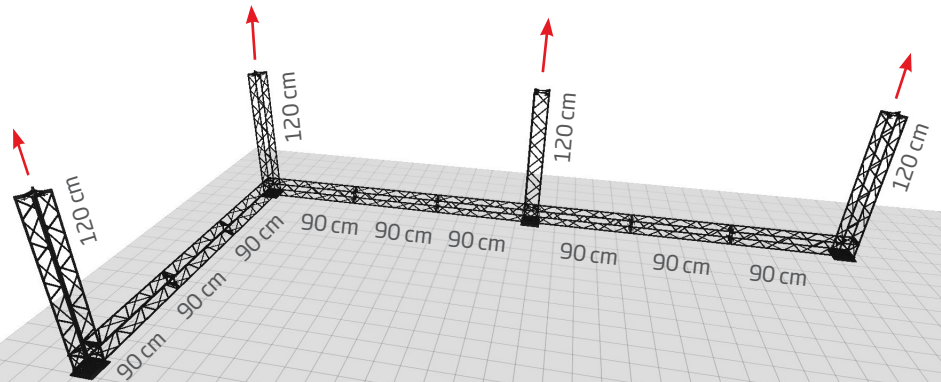

10 or 15 cm modules in black

10 or 15 cm modules in white

A strong and stable wall with four feet, incl. clips and aluminum profiles for banner mounting. Spots are optional. Can be used as double sided by ordering extra clips + aluminum profiles for the extra banners. Delivered without banner.

Eine starke und stabile Messewand mit vier Füße, inklusive Clips und Alu-Profilen für die Bannermontierung. Strahler sind optional. Kann mit extra Clips + Alu-Profilen für die extra Banner als doppelseitig verwendet werden. Wird ohne Banner geliefert.

1:
UPPER PART

Modules: 13 pcs. 90 cm
Corner Block: 4 pcs.
Connector Cross: 6 pcs.

Drawing:
Measures of
15 x 15
modules

2:
LOWER PART

Modules: 4 pcs. 120 cm + 9 pcs. 90 cm
Corner Block: 4 pcs.
Connector Cross: 10 pcs.
Regular Base: 4 pcs.

Banner size: The banner size for CROWN Truss must have the same size as the inner measure between the modules. Approx. 3 cm in top and bottom of the banner must be wrapped around the alu profile and are thus not visible. The alu profile is mounted with tape.