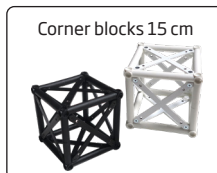

15 cm modules - black or white

A strong and stable wall with four feet, incl. clips and aluminum profiles for banner mounting. Spots are optional. Can be used as double sided by ordering extra clips + aluminum profiles for the extra banners. Delivered without banner.

Supplied complete with:

10x 90 + 22x 120 cm Modules - 8 x corner block
22 x connector cross - 4 x regular base
90 x top & b. clips - 6x90 + 18x120 cm alu profiles

**1:
UPPER PART**

Modules: 7 pcs. 90 cm + 9 pcs. 120 cm
Corner Block: 4 pcs.
Connector Cross: 9 pcs.

**2:
LOWER PART**

Modules: 3 pcs. 90 cm + 13 pcs. 120 cm
Corner Block: 4 pcs.
Connector Cross: 13 pcs.
Regular Base: 4 pcs.

**3:
ASSEMBLY**

Install banners at upper part.
Mount upper part on top of lower part and at last install the bottom of the banner at the lower part.