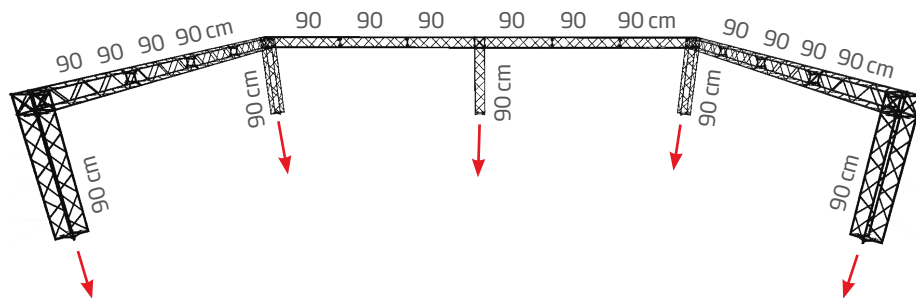

**15 cm modules - black or white**

A strong and stable wall with four feet, incl. clips and aluminum profiles for banner mounting. Spots are optional. Can be used as double sided by ordering extra clips + aluminum profiles for the extra banners. Delivered without banner.

Eine starke und stabile Messewand mit vier FüÙe, inklusive Clips und Alu-Profile für die Bannermontierung. Strahler sind optional. Kann mit extra Clips + Alu-Profile für die extra Banner als doppelseitig verwendet werden. Wird ohne Banner geliefert.

**Supplied complete with:**

- 33 x 90 cm + 5 x 120 cm modules
- 10 x corner block
- 25 x connector cross
- 5 x regular base
- 84 x top & bottom clips
- 28 x 90 cm alu profiles

**1: UPPER PART**

- Modules: 19 pcs. 90 cm
- Corner Block: 5 pcs.
- Connector Cross: 10 pcs.

**Banner size:** The banner size for CROWN Truss must have the same size as the inner measure between the modules. Approx. 3 cm in top and bottom of the banner must be wrapped around the alu profile and are thus not visible. The alu profile is mounted with tape.