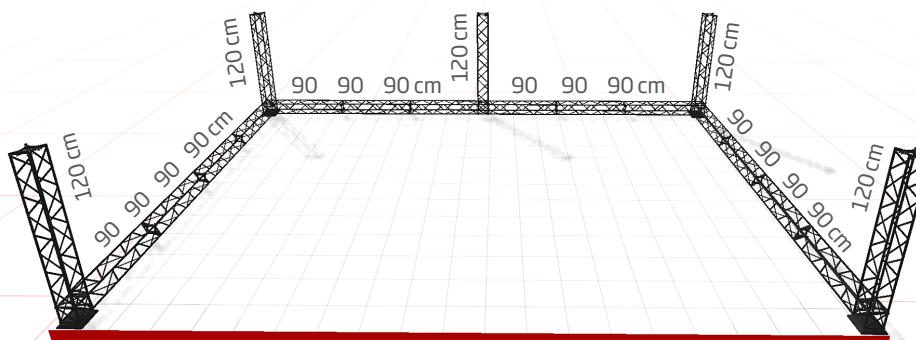

**15 cm modules - black or white**

A strong and stable wall with four feet, incl. clips and aluminum profiles for banner mounting. Spots are optional. Can be used as double sided by ordering extra clips + aluminum profiles for the extra banners. Delivered without banner.

**Supplied complete with:**

- 33 x 90 cm + 5 x 120 cm modules
- 10 x corner block
- 25 x connector cross
- 5 x regular base
- 84 x top & bottom clips
- 28 x 90 cm alu profiles

**1: UPPER PART**

- Modules: 19 pcs. 90 cm
- Corner Block: 5 pcs.
- Connector Cross: 10 pcs.

15 x 15 modules measures

**2: LOWER PART**

- Modules: 14 pcs. 90 cm + 5 pcs. 120 cm
- Corner Block: 5 pcs.
- Connector Cross: 15 pcs.
- Regular Base: 5 pcs.

**3: ASSEMBLY**

Install banners at upper part.  
Mount upper part on top of lower part and at last install the bottom of the banner at the lower part.

Model	Article	Product	Modules	Color	Print size	Total W x H x D	Weight
775	1775	Truss 15 U-shape wall	15 x 15 cm	Black	2 stk. 365 x 212 + 2 stk. 273 x 212 cm	595 x 246 x 399 cm	102 kg
795	1775w	Truss 15 U-shape wall	15 x 15 cm	White	2 stk. 365 x 212 + 2 stk. 273 x 212 cm	595 x 246 x 399 cm	102 kg