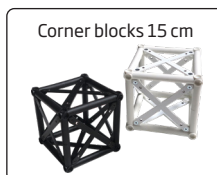

**15 cm modules - black or white**

A strong and stable wall with four feet, incl. clips and aluminum profiles for banner mounting. Spots are optional. Can be used as double sided by ordering extra clips + aluminum profiles for the extra banners. Delivered without banner.

**Supplied complete with:**

- 33 x 90 cm + 5 x 120 cm modules
- 10 x corner block
- 25 x connector cross
- 5 x regular base
- 84 x top & bottom clips
- 28 x 90 cm alu profiles

**1: UPPER PART**

- Modules: 19 pcs. 90 cm
- Corner Block: 5 pcs.
- Connector Cross: 10 pcs.

15 x 15 modules measures

**2: LOWER PART**

- Modules: 14 pcs. 90 cm + 5 pcs. 120 cm
- Corner Block: 5 pcs.
- Connector Cross: 15 pcs.
- Regular Base: 5 pcs.

**3: ASSEMBLY**

Install banners at upper part.  
Mount upper part on top of lower part and at last install the bottom of the banner at the lower part.

Model	Article	Product	Modules	Color	Print size	Total W x H x D	Weight
775	1775	Truss 15 U-shape wall	15 x 15 cm	Black	2 stk. 365 x 212 + 2 stk. 273 x 212 cm	595 x 246 x 399 cm	102 kg
795	1775w	Truss 15 U-shape wall	15 x 15 cm	White	2 stk. 365 x 212 + 2 stk. 273 x 212 cm	595 x 246 x 399 cm	102 kg