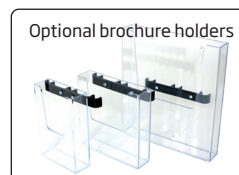

**Supplied complete with:**

- 33 x 90 cm + 5 x 120 cm modules
- 10 x corner block
- 25 x connector cross
- 5 x regular base
- 84 x top & bottom clips
- 28 x 90 cm alu profiles

**1: UPPER PART**

- Modules: 19 pcs. 90 cm
- Corner Block: 5 pcs.
- Connector Cross: 10 pcs.

15 x 15 modules measures

**2: LOWER PART**

- Modules: 14 pcs. 90 cm + 5 pcs. 120 cm
- Corner Block: 5 pcs.
- Connector Cross: 15 pcs.
- Regular Base: 5 pcs.

**3: ASSEMBLY**

Install banners at upper part.  
Mount upper part on top of lower part and at last install the bottom of the banner at the lower part.