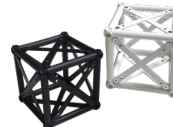

15 x 15 modules measures

**2: LOWER PART**

- Modules: 9 pcs. 120 cm
- Corner Block: 3 pcs.
- Connector Cross: 7 pcs.
- Regular Base: 3 pcs.

**3: ASSEMBLY**

Install banners at upper part. Mount upper part on top of lower part and at last install the bottom of the banner at the lower part.

Optional spot art. 1543

Optional powerspot art. 1548

Truss 15 with 4 connection points

Corner blocks 15 cm

Regular bases

Truss 15 can be folded

Truss 15 can be folded

Banner with top clip

Connector cross 15 cm

Optional transport flight case - art. 9961/9962

Optional brochure holders

Model	Article	Product	Modules	Color	Print size	Total W x H x D	Weight
770	1770	Truss 15 L-shape wall	15 x 15 cm	Black	2 pcs. 363 x 212 cm	397 x 246 x 397 cm	60 kg
790	1770w	Truss 15 L-shape wall	15 x 15 cm	White	2 pcs. 363 x 212 cm	397 x 246 x 397 cm	60 kg