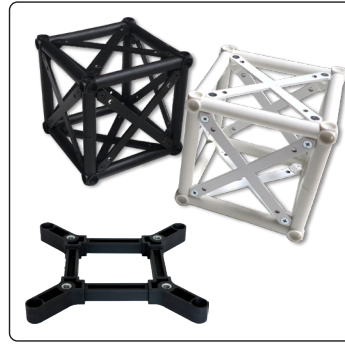

### Banner material:

We recommend  
250-320 g  
polyester  
or similar

Mounting of banner  
on alu profile with tape

Top clip: 3 pcs. per banner metre

Aluprofile 3 x 12 mm (x length) with tape ▼

Bottom clip: 3 pcs. per banner meter

## 15 x 15 cm modules

- A modular truss system 15 x 15 cm made in strong and durable materials - aluminum, steel and composite.
- Black or white
- 4 screws for connecting
- The modules can be folded so that they do not take up much space during transport or storage