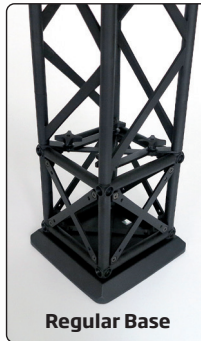

Black bases

- Choose between 3 different bases for 10 cm or 15 cm modules for indoor use
- Outdoor base for 15 cm modules only