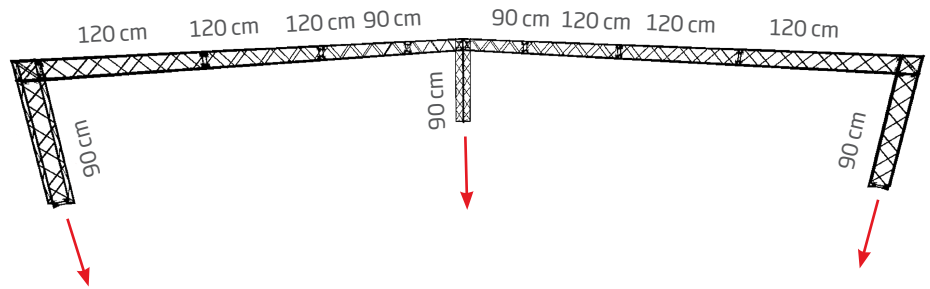

15 cm modules - black or white

A strong and stable wall with three feet, incl. clips and aluminum profiles for banner mounting. Spots are optional. Can be used as double sided by ordering extra clips + aluminum profiles for the extra banners. Delivered without banner.

Eine starke und stabile Messewand mit drei FüÙe, inklusive Clips und Alu-Profile für die Bannermontierung. Strahler sind optional. Kann mit extra Clips + Alu-Profile für die extra Banner als doppelseitig verwendet werden. Wird ohne Banner geliefert.

**Supplied complete with:**

7 x 90 + 15 x 120 cm modules - 6 x corner block  
15 x connector cross - 3 x regular base  
60 x clips - 4 x 90 + 12 x 120 cm alu profiles

**1: UPPER PART**

Modules: 5 pcs. 90 cm + 6 pcs. 120 cm  
Corner Block: 3 pcs.  
Connector Cross: 6 pcs.

**Banner size:** The banner size for CROWN Truss must have the same size as the inner measure between the modules. Approx. 3 cm in top and bottom of the banner must be wrapped around the alu profile and are thus not visible. The alu profile is mounted with tape.