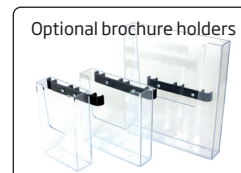

Supplied complete with:

10x 90 + 22x 120 cm Modules - 8 x corner block
22 x connector cross - 4 x regular base
90 x top & b. clips - 6x90 + 18x120 cm alu profiles

**1:
UPPER PART**

Modules: 7 pcs. 90 cm + 9 pcs. 120 cm
Corner Block: 4 pcs.
Connector Cross: 9 pcs.

**2:
LOWER PART**

Modules: 3 pcs. 90 cm + 13 pcs. 120 cm
Corner Block: 4 pcs.
Connector Cross: 13 pcs.
Regular Base: 4 pcs.

**3:
ASSEMBLY**

Install banners at upper part.
Mount upper part on top of lower part and at last install the bottom of the banner at the lower part.