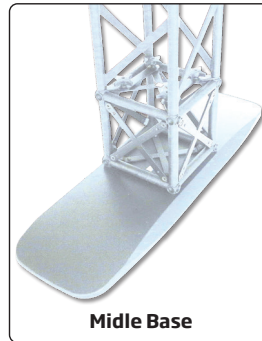

Black bases

- Choose between 3 different bases for 10 cm or 15 cm modules for indoor use
- Outdoor base for 15 cm modules only