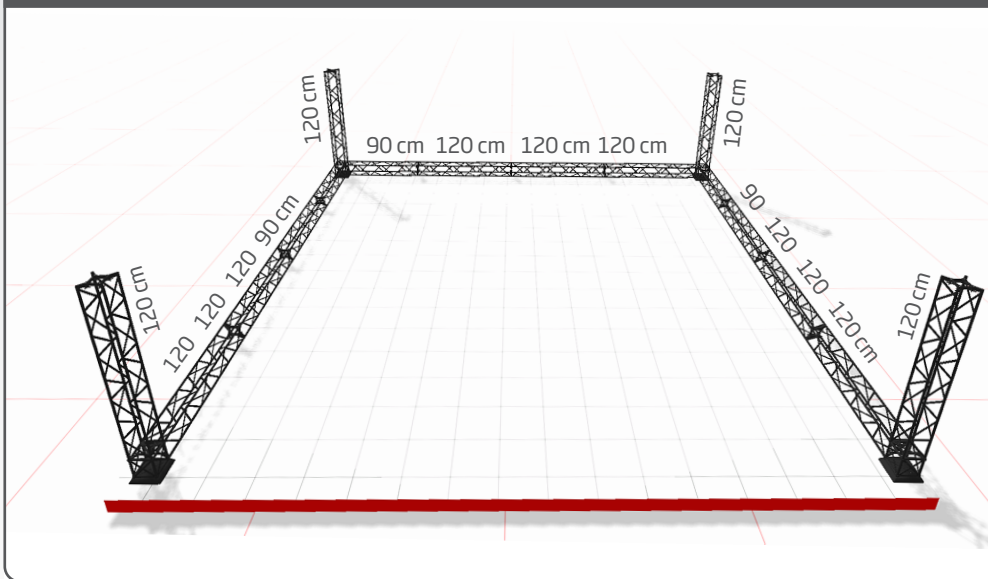

15 cm modules - black or white

🇬🇧 A strong and stable wall with four feet, incl. clips and aluminum profiles for banner mounting. Spots are optional. Can be used as double sided by ordering extra clips + aluminum profiles for the extra banners. Delivered without banner.

Supplied complete with:

10x 90 + 22x 120 cm Modules - 8 x corner block
22 x connector cross - 4 x regular base
90 x top & b. clips - 6x90 + 18x120 cm alu profiles

**1:
UPPER PART**

Modules: 7 pcs. 90 cm + 9 pcs. 120 cm
Corner Block: 4 pcs.
Connector Cross: 9 pcs.

**2:
LOWER PART**

Modules: 3 pcs. 90 cm + 13 pcs. 120 cm
Corner Block: 4 pcs.
Connector Cross: 13 pcs.
Regular Base: 4 pcs.

**3:
ASSEMBLY**

Install banners at upper part.
Mount upper part on top of lower part and at last install the bottom of the banner at the lower part.

Model	Article	Product	Modules	Color	Print size	Total W x H x D	Weight
773	1773	Truss 15 U-shape wall	15 x 15 cm	Black	3 pcs. 455 x 212 cm	490 x 246 x 490 cm	98 kg
793	1773w	Truss 15 U-shape wall	15 x 15 cm	White	3 pcs. 455 x 212 cm	490 x 246 x 490 cm	98 kg