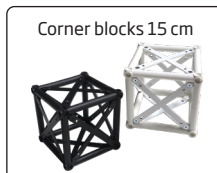

15 cm modules - black or white

🇬🇧 A strong and stable wall with four feet, incl. clips and aluminum profiles for banner mounting. Spots are optional. Can be used as double sided by ordering extra clips + aluminum profiles for the extra banners. Delivered without banner.

Supplied complete with:

10x 90 + 22x 120 cm Modules - 8 x corner block
22 x connector cross - 4 x regular base
90 x top & b. clips - 6x90 + 18x120 cm alu profiles

**1:
UPPER PART**

Modules: 7 pcs. 90 cm + 9 pcs. 120 cm
Corner Block: 4 pcs.
Connector Cross: 9 pcs.

**2:
LOWER PART**

Modules: 3 pcs. 90 cm + 13 pcs. 120 cm
Corner Block: 4 pcs.
Connector Cross: 13 pcs.
Regular Base: 4 pcs.

**3:
ASSEMBLY**

Install banners at upper part.
Mount upper part on top of lower part and at last install the bottom of the banner at the lower part.