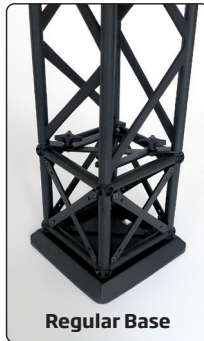

Black bases

- Choose between 3 different bases for 10 cm or 15 cm modules for indoor use
- Outdoor base for 15 cm modules only