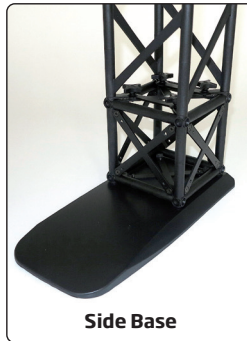

Black bases

- Choose between 3 different bases for 10 cm or 15 cm modules for indoor use
- Outdoor base for 15 cm modules only