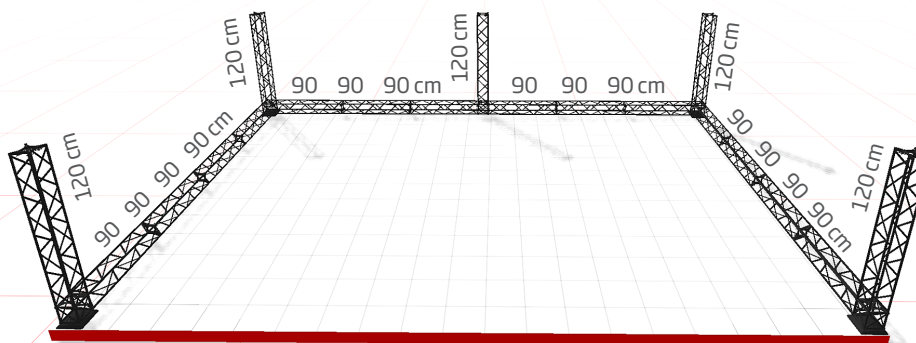

15 cm modules - black or white

A strong and stable wall with four feet, incl. clips and aluminum profiles for banner mounting. Spots are optional. Can be used as double sided by ordering extra clips + aluminum profiles for the extra banners. Delivered without banner.

Supplied complete with:

- 33 x 90 cm + 5 x 120 cm modules
- 10 x corner block
- 25 x connector cross
- 5 x regular base
- 84 x top & bottom clips
- 28 x 90 cm alu profiles

1: UPPER PART

- Modules: 19 pcs. 90 cm
- Corner Block: 5 pcs.
- Connector Cross: 10 pcs.

15 x 15 modules measures

2: LOWER PART

- Modules: 14 pcs. 90 cm + 5 pcs. 120 cm
- Corner Block: 5 pcs.
- Connector Cross: 15 pcs.
- Regular Base: 5 pcs.

3: ASSEMBLY

Install banners at upper part. Mount upper part on top of lower part and at last install the bottom of the banner at the lower part.

Model	Article	Product	Modules	Color	Print size	Total W x H x D	Weight
775	1775	Truss 15 U-shape wall	15 x 15 cm	Black	2 stk. 365 x 212 + 2 stk. 273 x 212 cm	595 x 246 x 399 cm	102 kg
795	1775w	Truss 15 U-shape wall	15 x 15 cm	White	2 stk. 365 x 212 + 2 stk. 273 x 212 cm	595 x 246 x 399 cm	102 kg