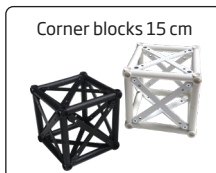

Supplied complete with:

- 33 x 90 cm + 5 x 120 cm modules
- 10 x corner block
- 25 x connector cross
- 5 x regular base
- 84 x top & bottom clips
- 28 x 90 cm alu profiles

1: UPPER PART

- Modules: 19 pcs. 90 cm
- Corner Block: 5 pcs.
- Connector Cross: 10 pcs.

15 x 15 modules measures

2: LOWER PART

- Modules: 14 pcs. 90 cm + 5 pcs. 120 cm
- Corner Block: 5 pcs.
- Connector Cross: 15 pcs.
- Regular Base: 5 pcs.

3: ASSEMBLY

Install banners at upper part. Mount upper part on top of lower part and at last install the bottom of the banner at the lower part.

Model	Article	Product	Modules	Color	Print size	Total W x H x D	Weight
775	1775	Truss 15 U-shape wall	15 x 15 cm	Black	2 stk. 365 x 212 + 2 stk. 273 x 212 cm	595 x 246 x 399 cm	102 kg
795	1775w	Truss 15 U-shape wall	15 x 15 cm	White	2 stk. 365 x 212 + 2 stk. 273 x 212 cm	595 x 246 x 399 cm	102 kg