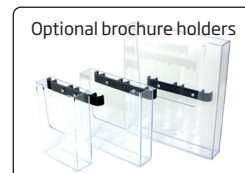

15 x 15 modules measures

2: LOWER PART

- Modules: 14 pcs. 90 cm + 5 pcs. 120 cm
- Corner Block: 5 pcs.
- Connector Cross: 15 pcs.
- Regular Base: 5 pcs.

3: ASSEMBLY

Install banners at upper part. Mount upper part on top of lower part and at last install the bottom of the banner at the lower part.

Model	Article	Product	Modules	Color	Print size	Total W x H x D	Weight
775	1775	Truss 15 U-shape wall	15 x 15 cm	Black	2 stk. 365 x 212 + 2 stk. 273 x 212 cm	595 x 246 x 399 cm	102 kg
795	1775w	Truss 15 U-shape wall	15 x 15 cm	White	2 stk. 365 x 212 + 2 stk. 273 x 212 cm	595 x 246 x 399 cm	102 kg