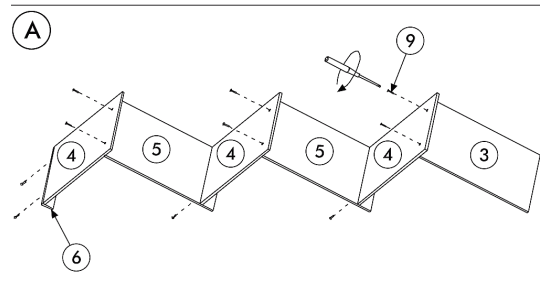

Alu stand with 6 pcs. of 8 mm acrylic A4 shelves. Quick and easy to assemble.

Alu Prospektständer mit 6 Stück A4 Ablagen aus 8 mm Acryl. Leicht und schnell zu montieren.

Alustander med 6 stk. A4 hylder i 8 mm akryl. Dybde på hylde: 4 cm. Let at samle.

- Elips profile No. 1 x 1 pcs
- Aluminium base No. 2 x 1 pcs
- Acrylic shelf No. 3 x 1 pcs
- Acrylic shelf No. 4 x 3 pcs
- Acrylic shelf No. 5 x 2 pcs
- Acrylic shelf stopper No. 6 x 1 pcs
- Screw cups No. 7 x 6 pcs
- Screw No. 8 x 2 pcs
- Screw No. 9 x 18 pcs
- Allen key No. 10 x 1 pcs

Alu profile

Alu base

Model	Article	Capacity	Shelf size	Color	Total W x H	Package size and weight	Pallet size and quantity
811	6422	6 x A4	22,5 x 34,5 cm	Alu/acrylic	30 x 162 cm	33 x 44 x 13 cm 12 kg	80 x 120 x 220 cm 27 pcs.