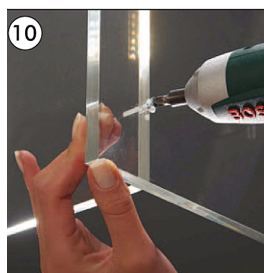

Model	Article	Capacity	Shelf size	Color	Total W x H	Package size and weight	Pallet size and quantity
811	6422	6 x A4	22,5 x 34,5 cm	Alu/acrylic	30 x 162 cm	33 x 44 x 13 cm 12 kg	80 x 120 x 220 cm 27 pcs.