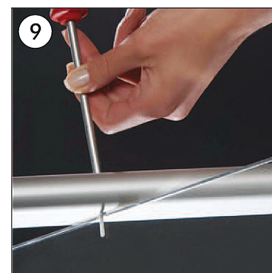

Model	Article	Capacity	Shelf size	Color	Total W x H	Package size and weight	Pallet size and quantity
811	6422	6 x A4	22,5 x 34,5 cm	Alu/acrylic	30 x 162 cm	33 x 44 x 13 cm 12 kg	80 x 120 x 220 cm 27 pcs.