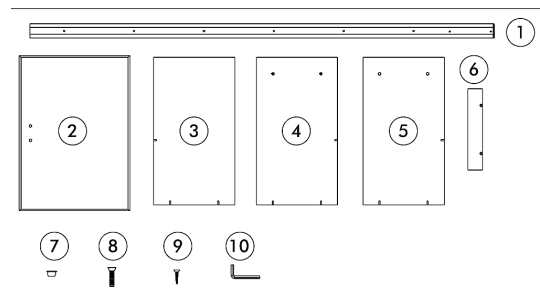

Alu stand with 6 pcs. of 8 mm acrylic A4 shelves. Quick and easy to assemble.

Alu Prospektständer mit 6 Stück A4 Ablagen aus 8 mm Acryl. Leicht und schnell zu montieren.

Alustander med 6 stk. A4 hylder i 8 mm akryl. Dybde på hylde: 4 cm. Let at samle.

- Elips profile No. 1 x 1 pcs
- Aluminium base No. 2 x 1 pcs
- Acrylic shelf No. 3 x 1 pcs
- Acrylic shelf No. 4 x 3 pcs
- Acrylic shelf No. 5 x 2 pcs
- Acrylic shelf stopper No. 6 x 1 pcs
- Screw cups No. 7 x 6 pcs
- Screw No. 8 x 2 pcs
- Screw No. 9 x 18 pcs
- Allen key No. 10 x 1 pcs

Alu profile

Alu base

Model	Article	Capacity	Shelf size	Color	Total W x H	Package size and weight	Pallet size and quantity
811	6422	6 x A4	22,5 x 34,5 cm	Alu/acrylic	30 x 162 cm	33 x 44 x 13 cm 12 kg	80 x 120 x 220 cm 27 pcs.