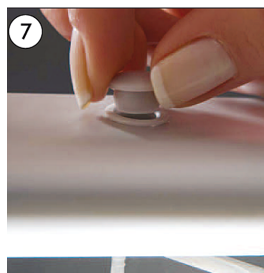

Model	Article	Capacity	Shelf size	Color	Total W x H	Package size and weight	Pallet size and quantity
811	6422	6 x A4	22,5 x 34,5 cm	Alu/acrylic	30 x 162 cm	33 x 44 x 13 cm 12 kg	80 x 120 x 220 cm 27 pcs.