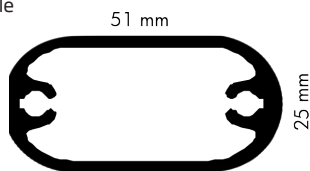

Alu stand with 6 pcs. of 8 mm acrylic A4 shelves. Quick and easy to assemble.

Alu Prospektständer mit 6 Stück A4 Ablagen aus 8 mm Acryl. Leicht und schnell zu montieren.

Alustander med 6 stk. A4 hylder i 8 mm akryl. Dybde på hylde: 4 cm. Let at samle.

- Elips profile No. 1 x 1 pcs
- Aluminium base No. 2 x 1 pcs
- Acrylic shelf No. 3 x 1 pcs
- Acrylic shelf No. 4 x 3 pcs
- Acrylic shelf No. 5 x 2 pcs
- Acrylic shelf stopper No. 6 x 1 pcs
- Screw cups No. 7 x 6 pcs
- Screw No. 8 x 2 pcs
- Screw No. 9 x 18 pcs
- Allen key No. 10 x 1 pcs

Alu profile

Alu base

Model	Article	Capacity	Shelf size	Color	Total W x H	Package size and weight	Pallet size and quantity
811	6422	6 x A4	22,5 x 34,5 cm	Alu/acrylic	30 x 162 cm	33 x 44 x 13 cm 12 kg	80 x 120 x 220 cm 27 pcs.