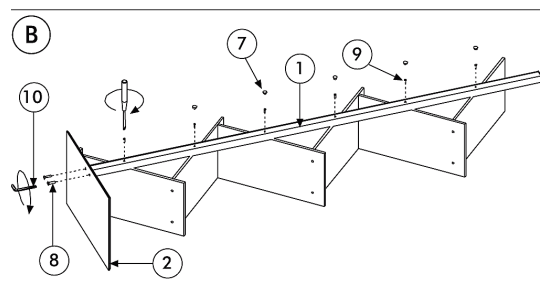

Alu stand with 6 pcs. of 8 mm acrylic A4 shelves. Quick and easy to assemble.

Alu Prospektständer mit 6 Stück A4 Ablagen aus 8 mm Acryl. Leicht und schnell zu montieren.

Alustander med 6 stk. A4 hylder i 8 mm akryl. Dybde på hylde: 4 cm. Let at samle.

- Elips profile No. 1 x 1 pcs
- Aluminium base No. 2 x 1 pcs
- Acrylic shelf No. 3 x 1 pcs
- Acrylic shelf No. 4 x 3 pcs
- Acrylic shelf No. 5 x 2 pcs
- Acrylic shelf stopper No. 6 x 1 pcs
- Screw cups No. 7 x 6 pcs
- Screw No. 8 x 2 pcs
- Screw No. 9 x 18 pcs
- Allen key No. 10 x 1 pcs

Alu profile

Alu base

Model	Article	Capacity	Shelf size	Color	Total W x H	Package size and weight	Pallet size and quantity
811	6422	6 x A4	22,5 x 34,5 cm	Alu/acrylic	30 x 162 cm	33 x 44 x 13 cm 12 kg	80 x 120 x 220 cm 27 pcs.