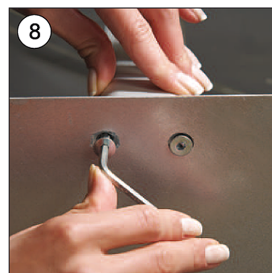

Model	Article	Capacity	Shelf size	Color	Total W x H	Package size and weight	Pallet size and quantity
811	6422	6 x A4	22,5 x 34,5 cm	Alu/acrylic	30 x 162 cm	33 x 44 x 13 cm 12 kg	80 x 120 x 220 cm 27 pcs.