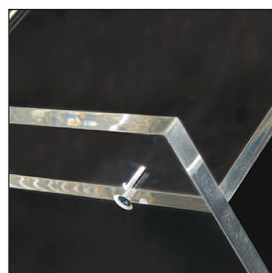

Model	Article	Capacity	Shelf size	Color	Total W x H	Package size and weight	Pallet size and quantity
811	6422	6 x A4	22,5 x 34,5 cm	Alu/acrylic	30 x 162 cm	33 x 44 x 13 cm 12 kg	80 x 120 x 220 cm 27 pcs.