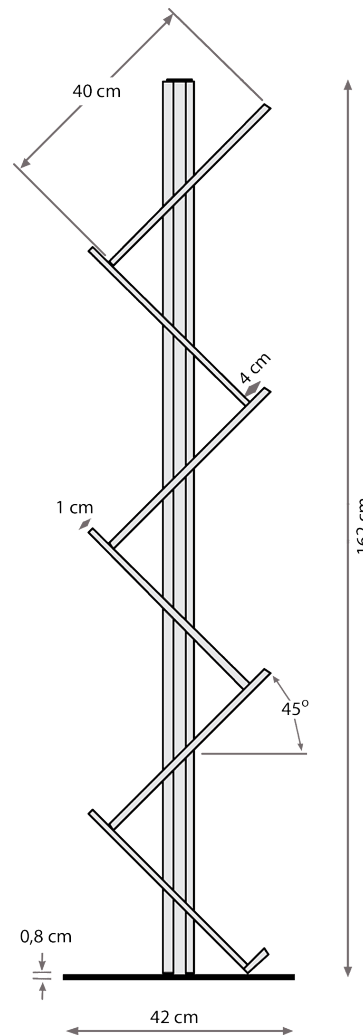

Alu stand with 6 pcs. of 8 mm acrylic A4 shelves. Quick and easy to assemble.

Alu Prospektständer mit 6 Stück A4 Ablagen aus 8 mm Acryl. Leicht und schnell zu montieren.

Alustander med 6 stk. A4 hylder i 8 mm akryl. Dybde på hylde: 4 cm. Let at samle.

- Elips profile No. 1 x 1 pcs
- Aluminium base No. 2 x 1 pcs
- Acrylic shelf No. 3 x 1 pcs
- Acrylic shelf No. 4 x 3 pcs
- Acrylic shelf No. 5 x 2 pcs
- Acrylic shelf stopper No. 6 x 1 pcs
- Screw cups No. 7 x 6 pcs
- Screw No. 8 x 2 pcs
- Screw No. 9 x 18 pcs
- Allen key No. 10 x 1 pcs

Alu profile

Alu base

Model	Article	Capacity	Shelf size	Color	Total W x H	Package size and weight	Pallet size and quantity
811	6422	6 x A4	22,5 x 34,5 cm	Alu/acrylic	30 x 162 cm	33 x 44 x 13 cm 12 kg	80 x 120 x 220 cm 27 pcs.